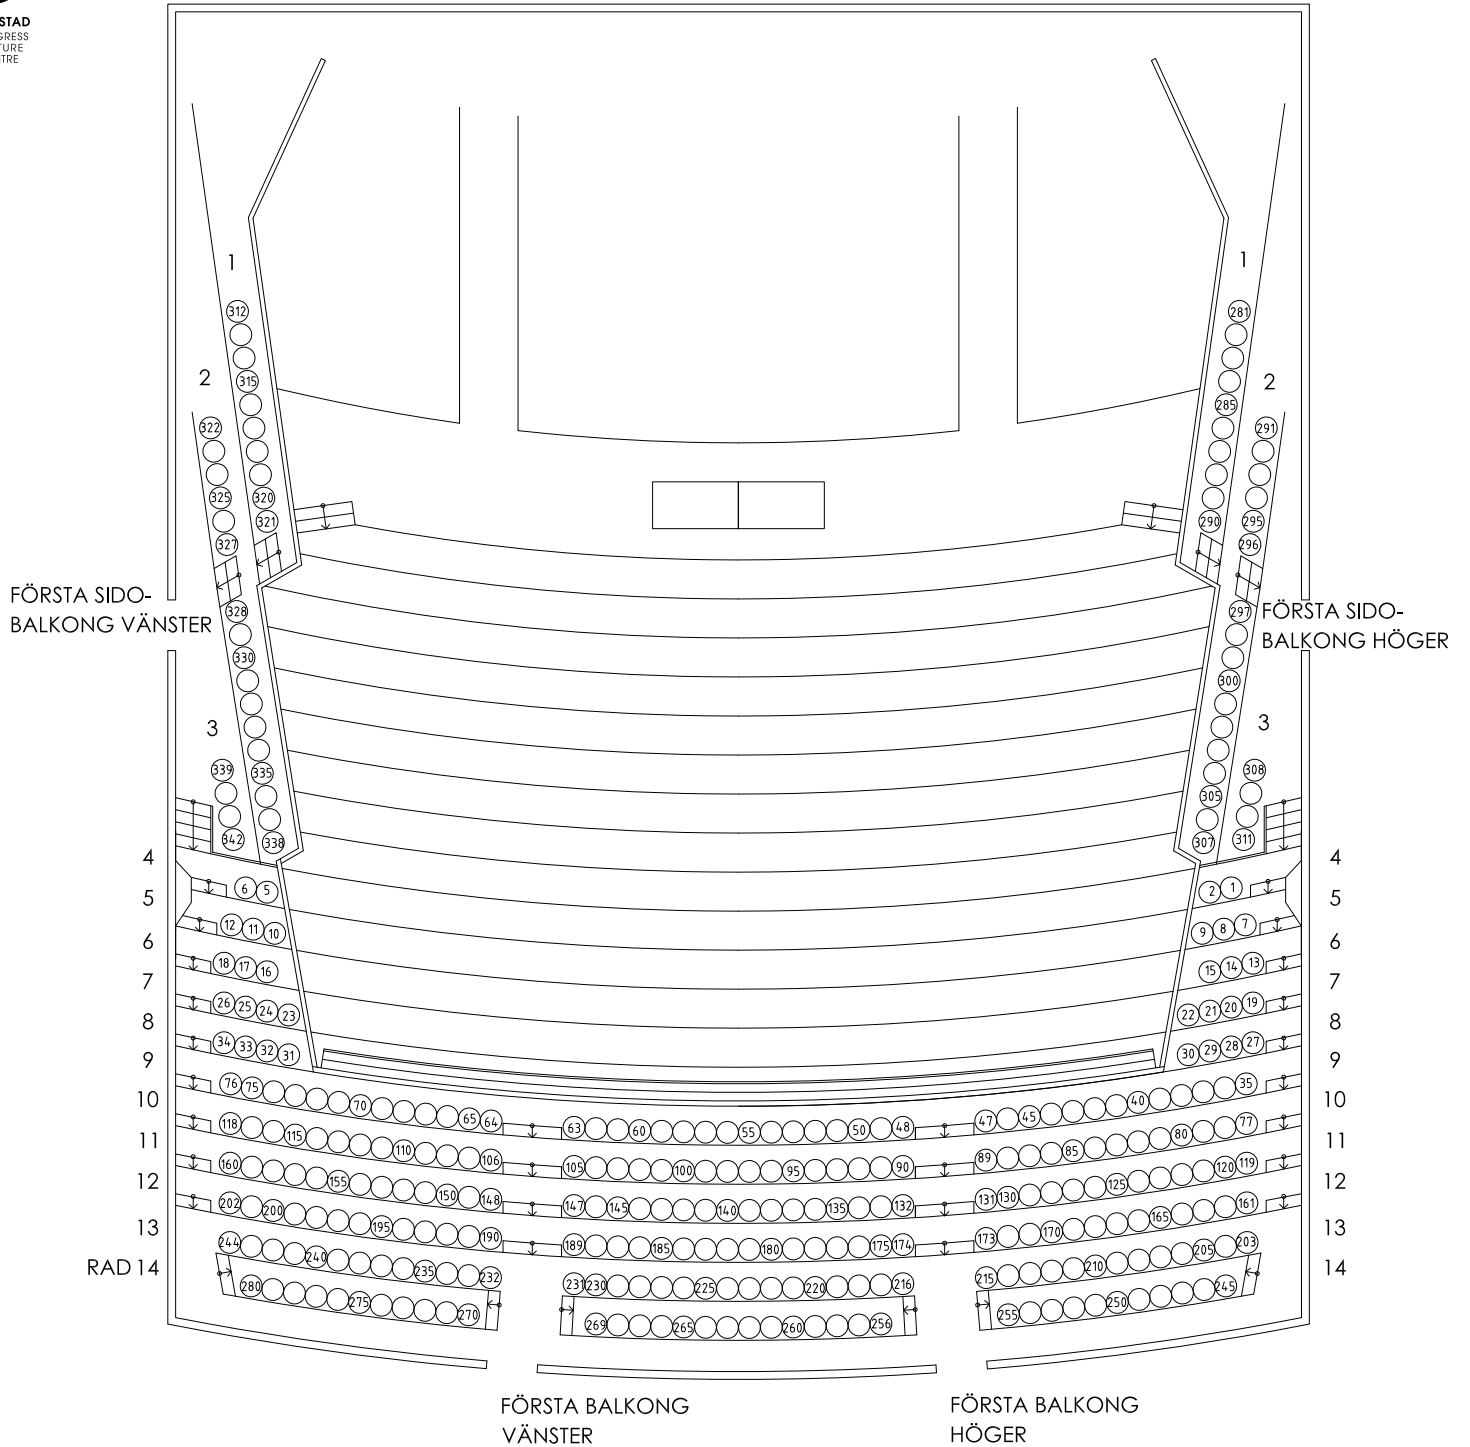

# ORIENTERINGSPLAN

# ORIENTERINGSPLAN

SCEN

KARLSTAD  
CONGRESS  
CULTURE  
CENTRE