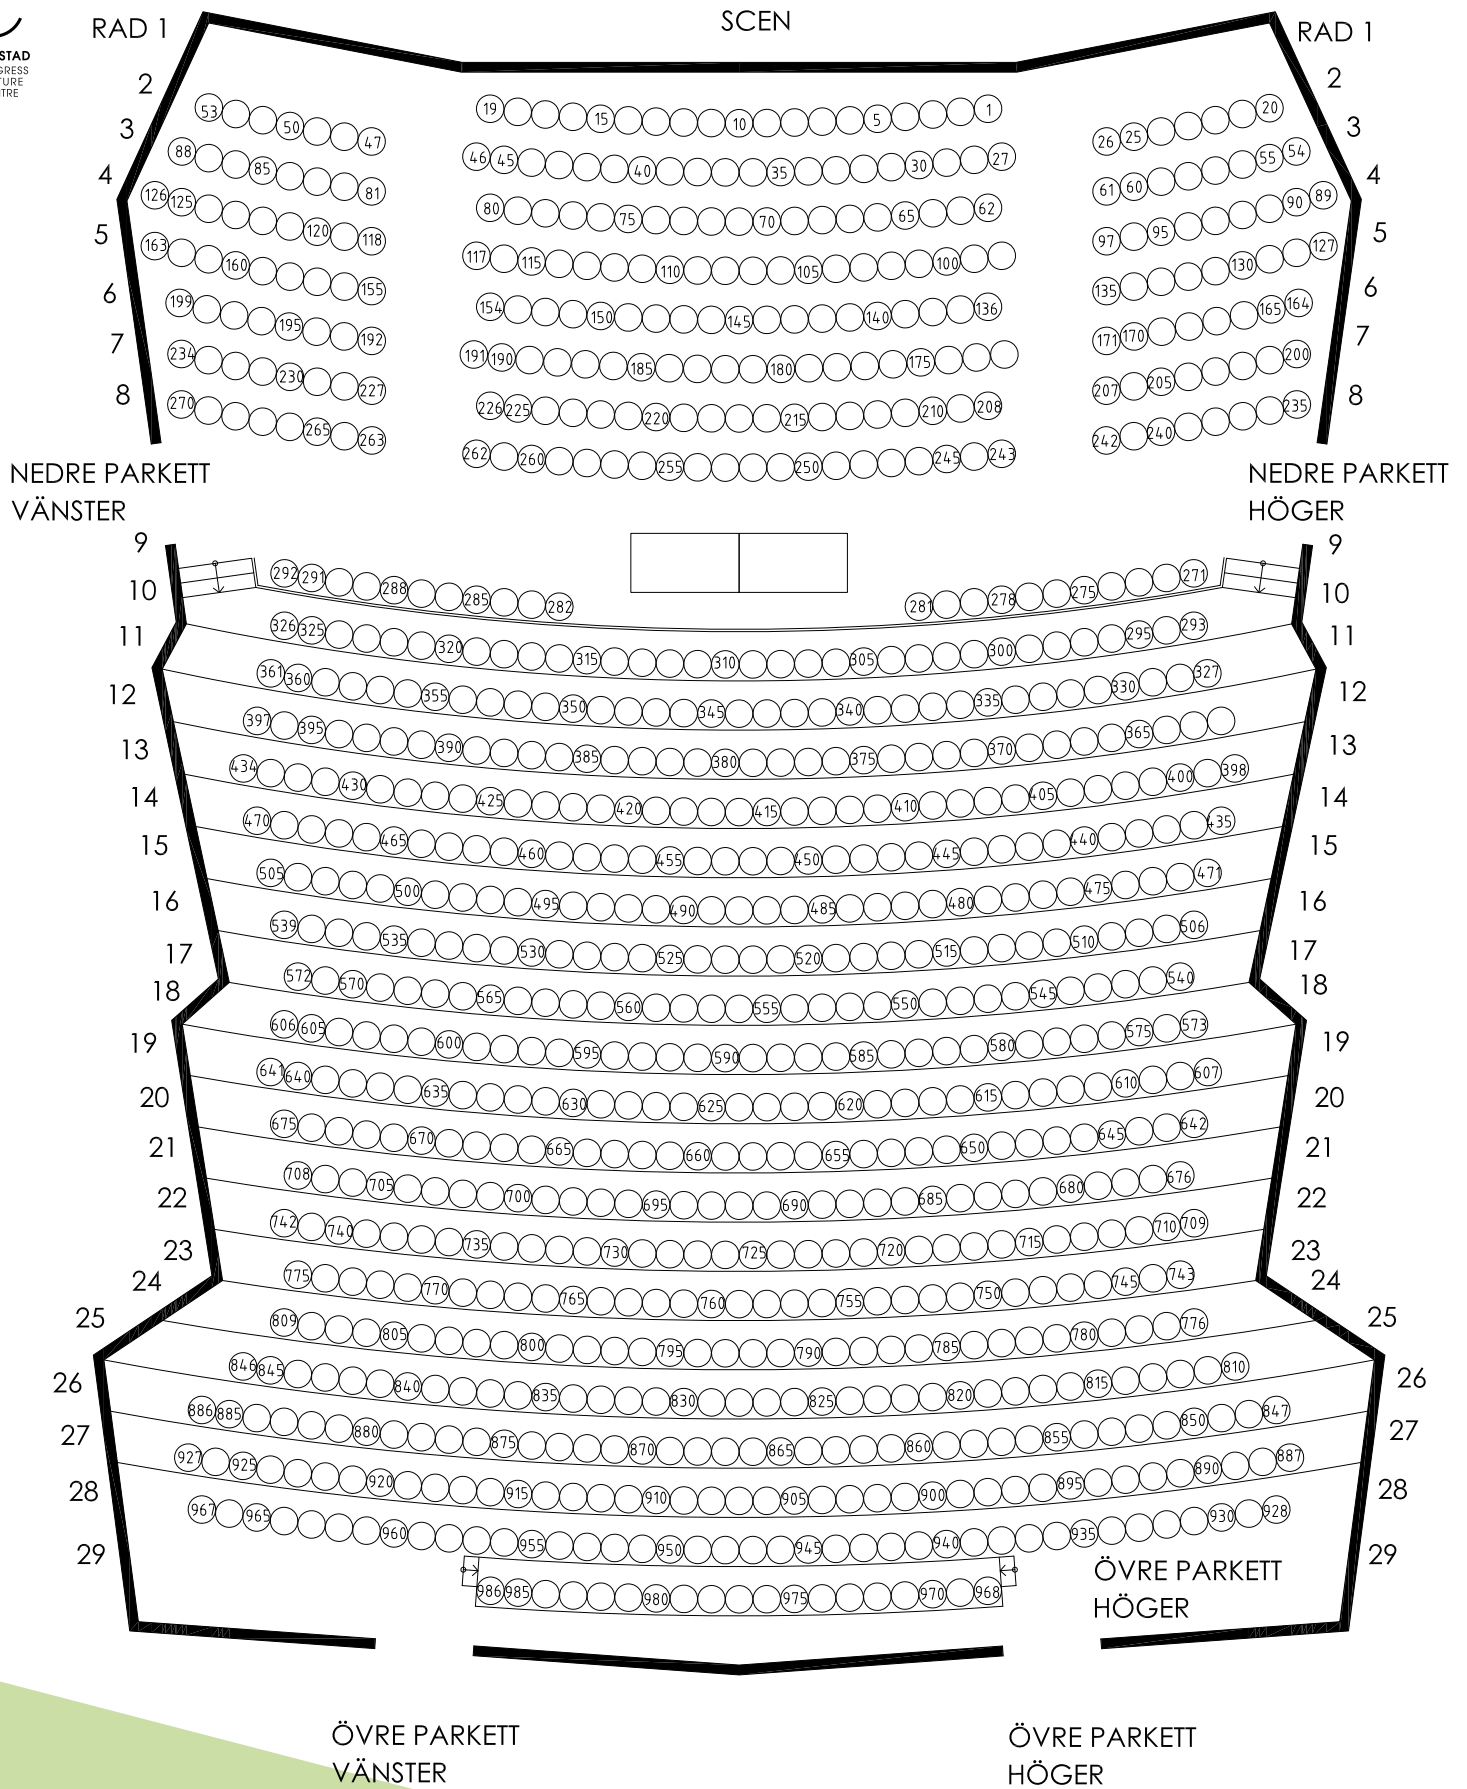

# ORIENTERINGSPLAN

# ORIENTERINGSPLAN

SCEN

KARLSTAD  
CONGRESS  
CULTURE  
CENTRE