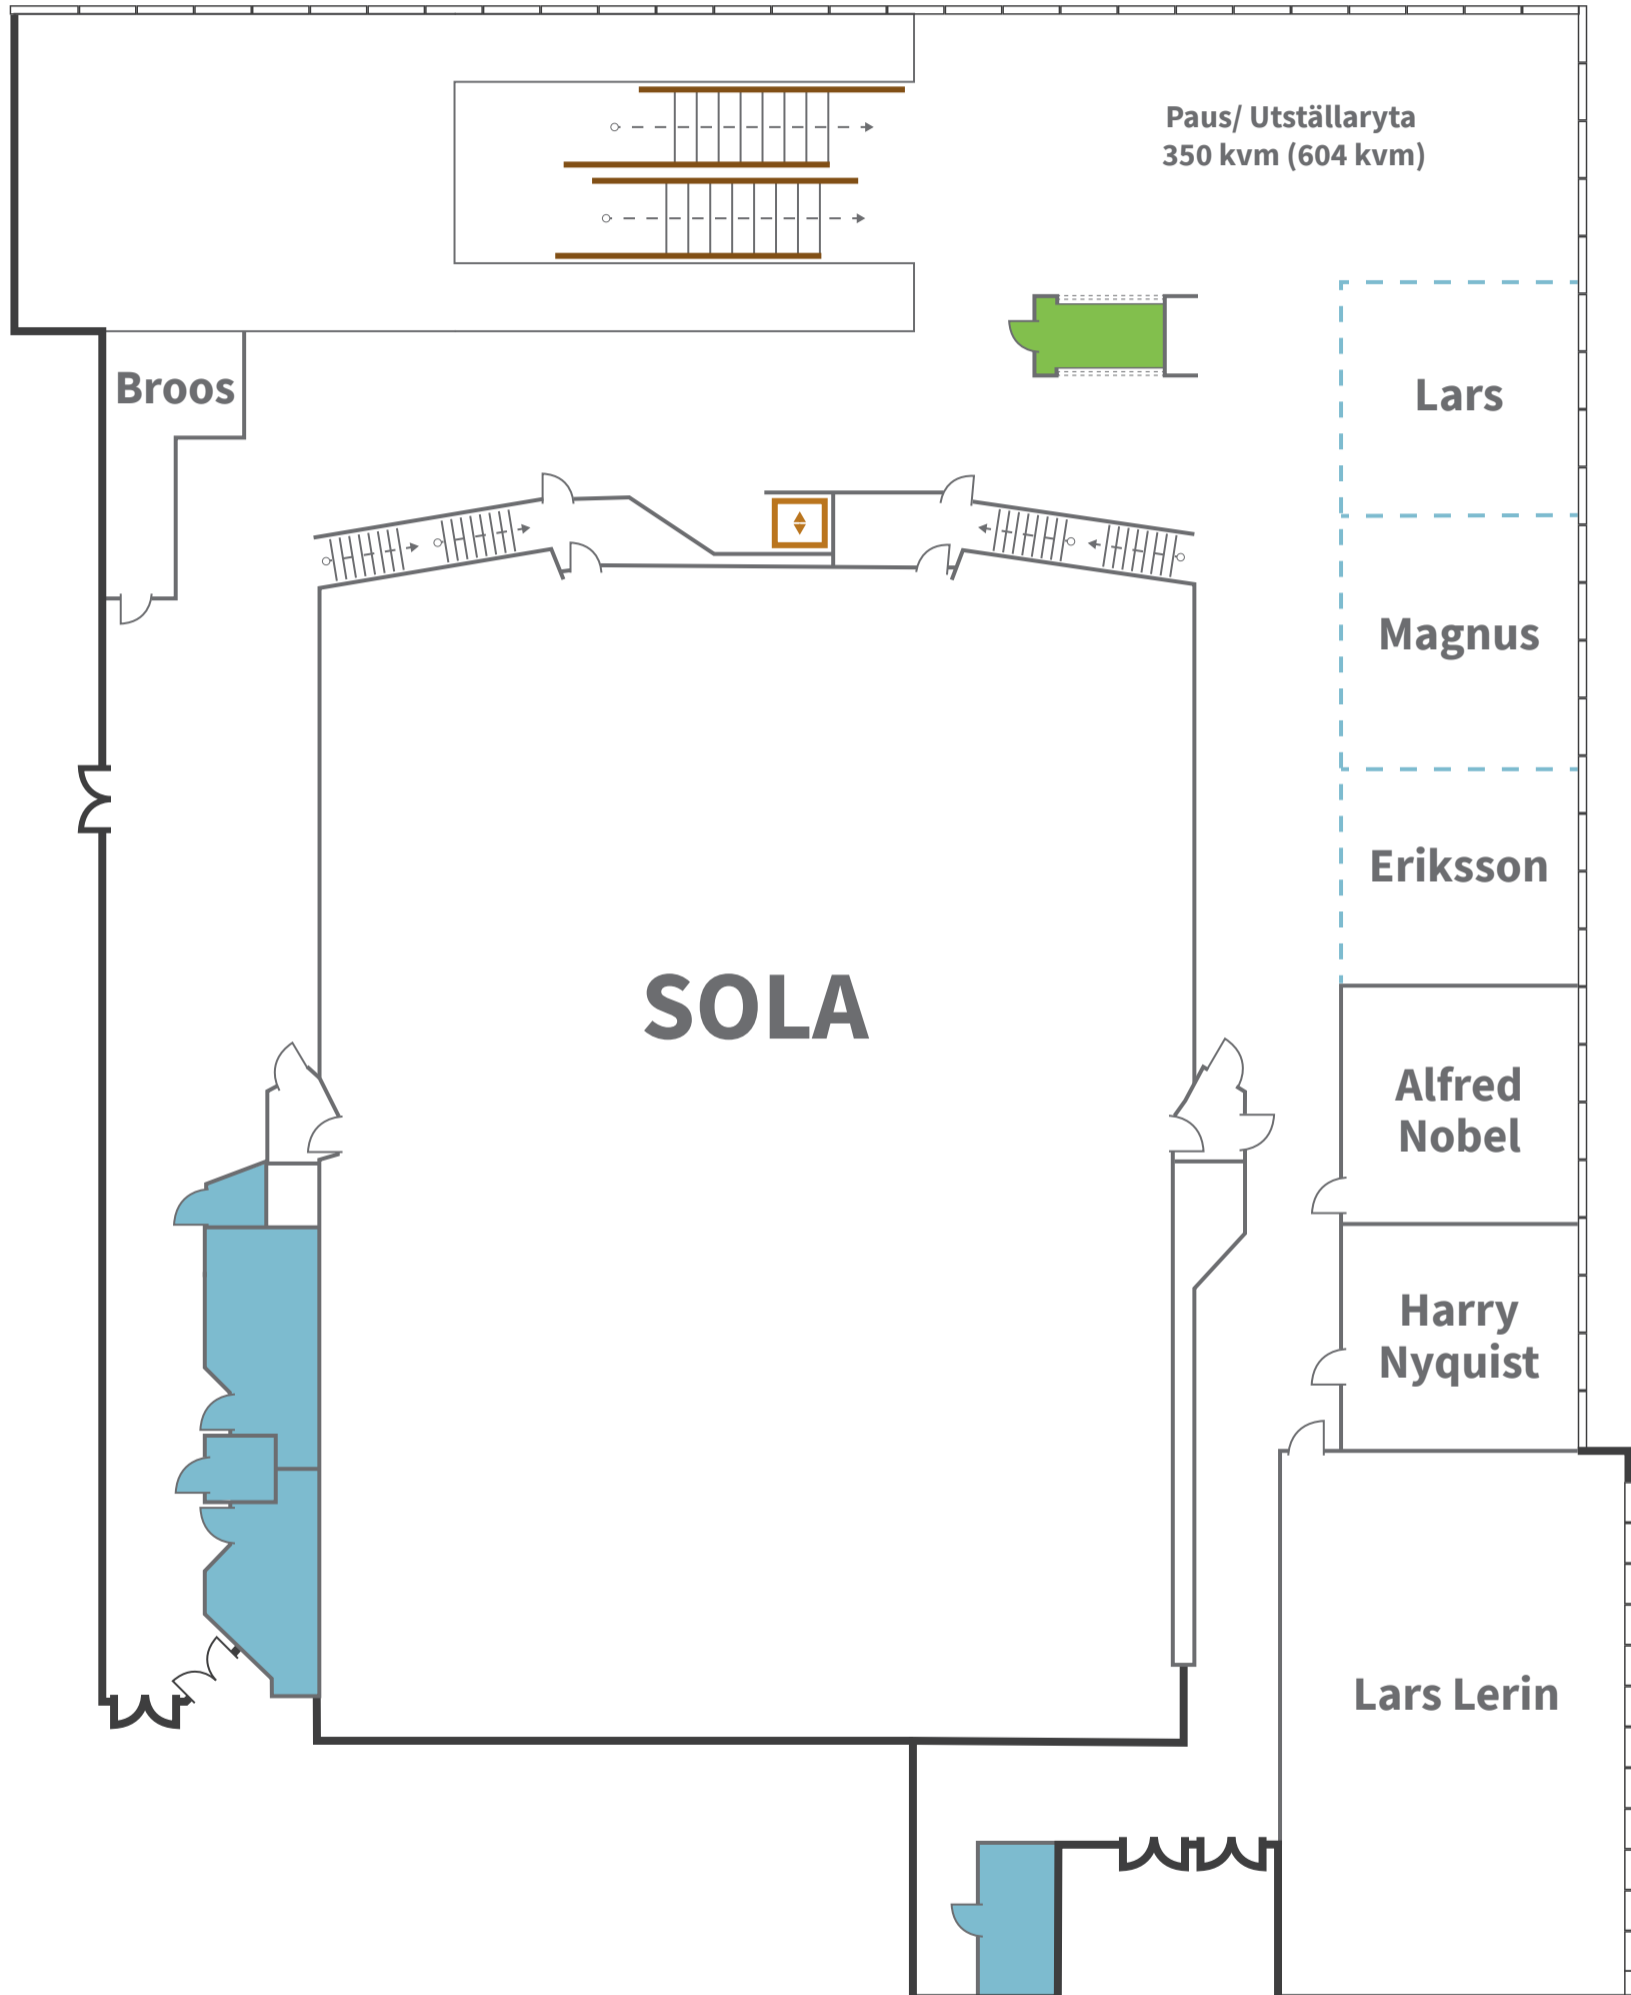

KARLSTAD
CONGRESS
CULTURE
CENTRE

MAPS OF THE
HOUSE

PLAN 1

KARLSTAD
CONGRESS
CULTURE
CENTRE

PLAN 3

KARLSTAD
CONGRESS
CULTURE
CENTRE

PLAN 4

KARLSTAD
CONGRESS
CULTURE
CENTRE

PLAN 5

Toalett

Utgång

Flyttbara väggar

Bar

Passage

Rulltrappan

Hiss