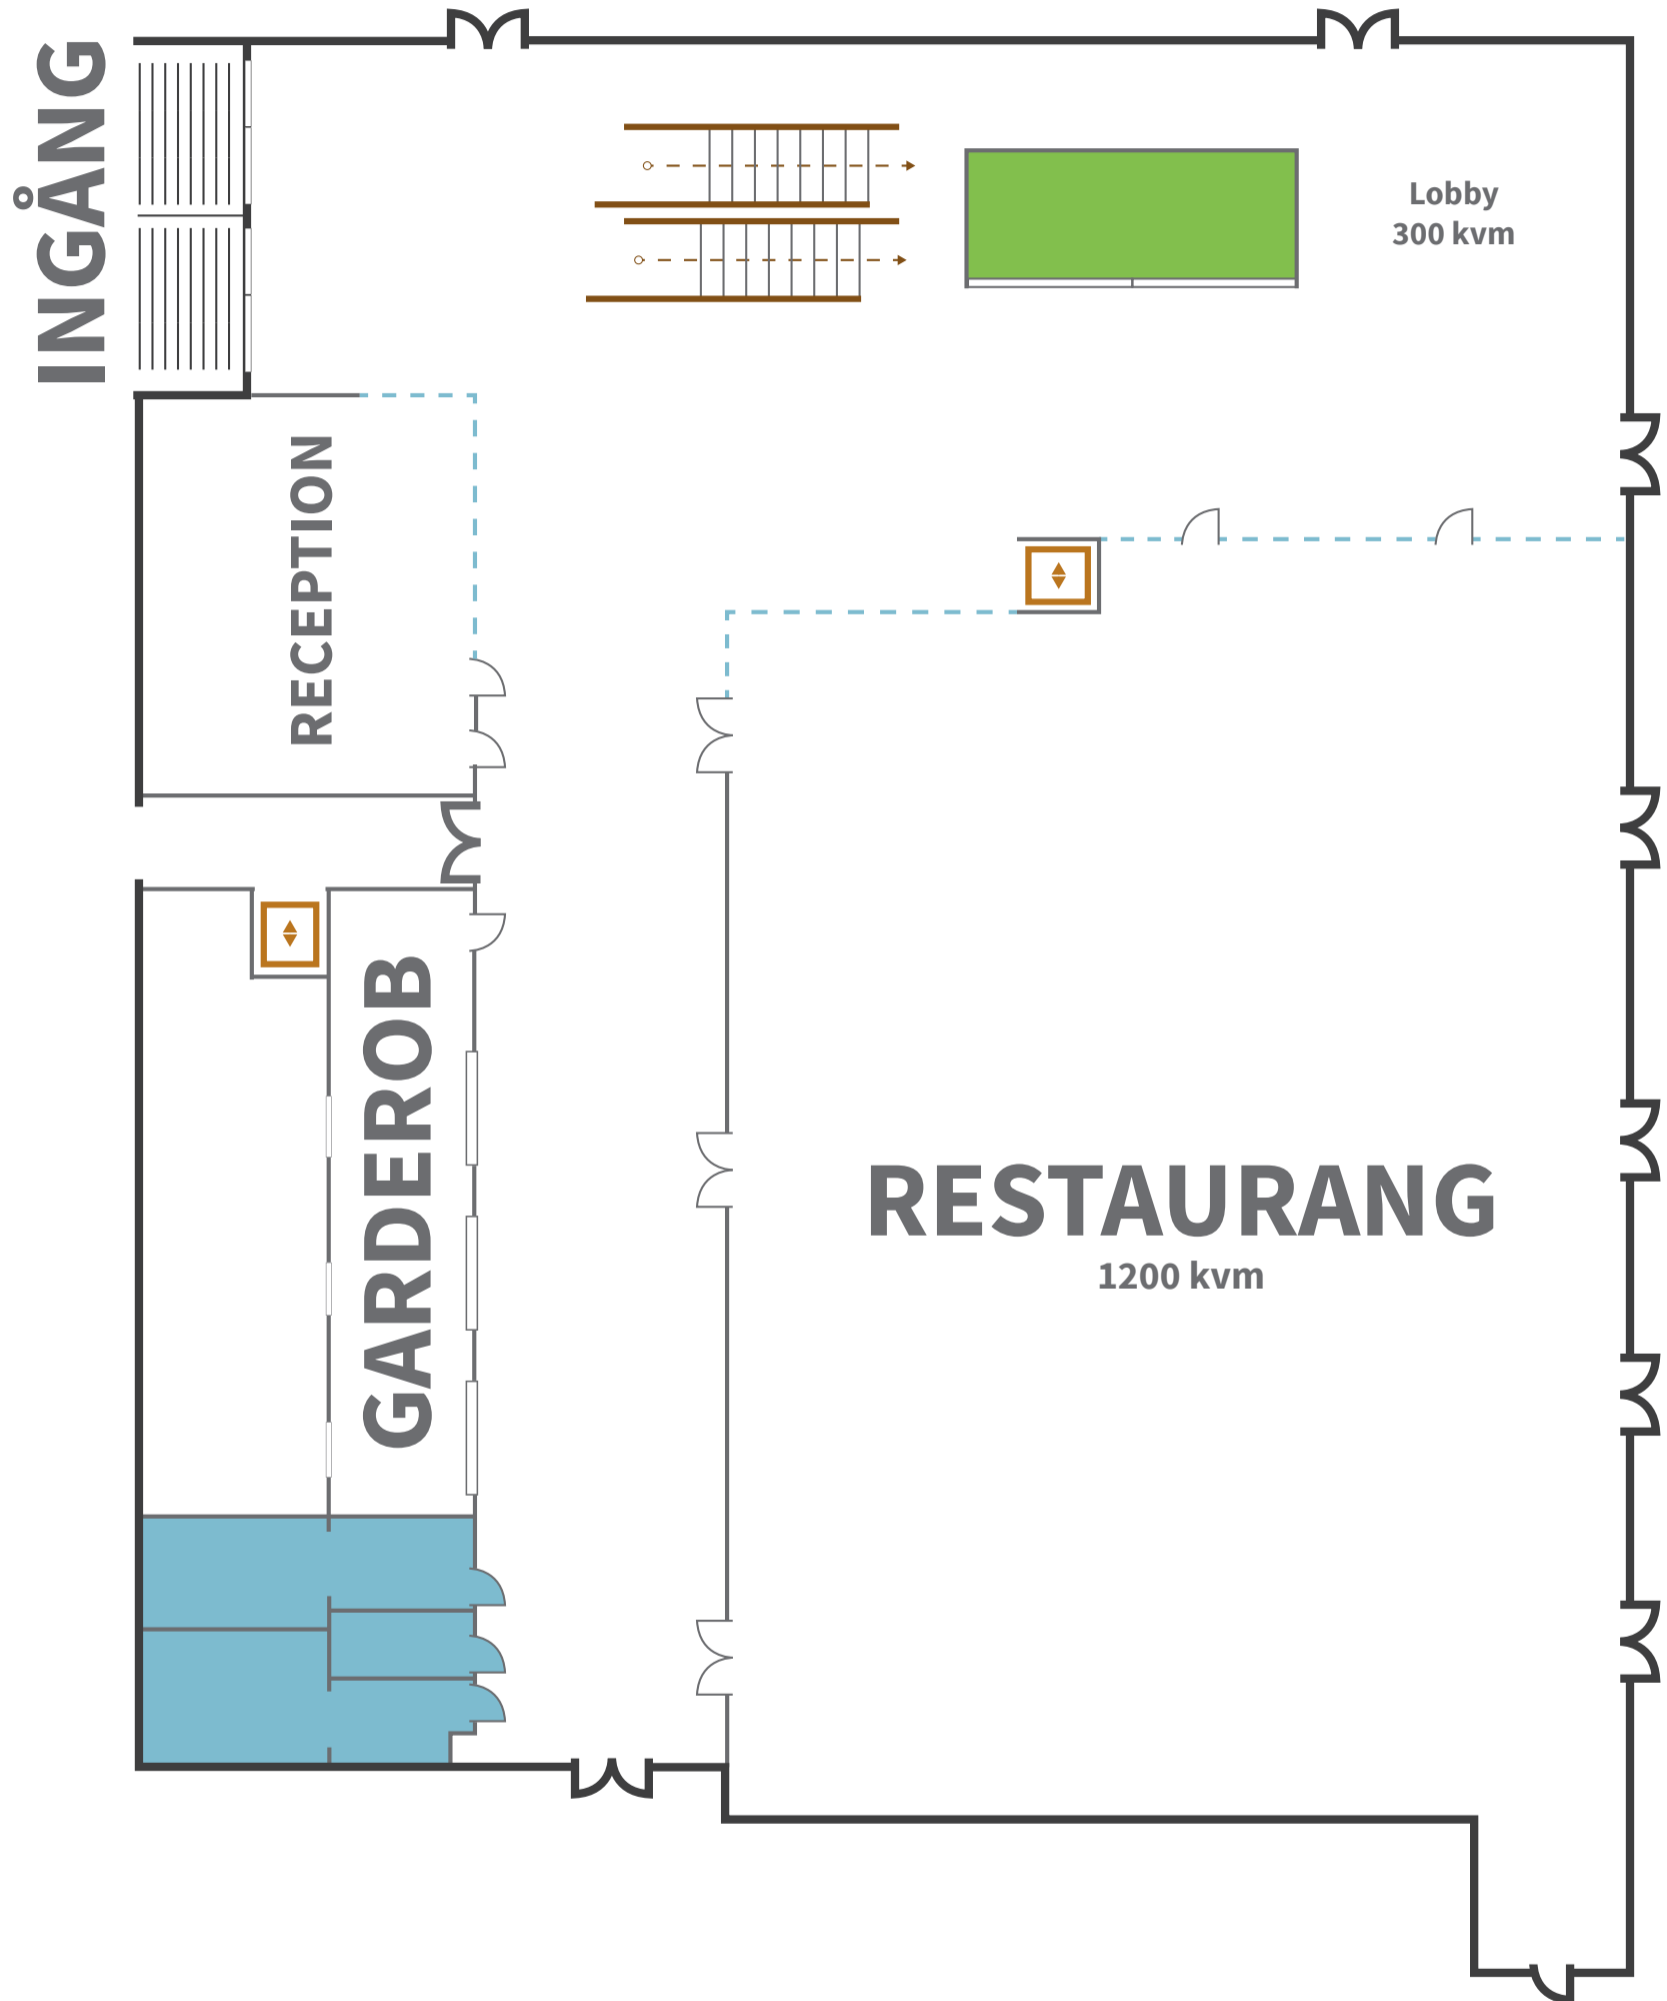

KARLSTAD
CONGRESS
CULTURE
CENTRE

MAPS OF THE
HOUSE

PLAN 1

KARLSTAD
CONGRESS
CULTURE
CENTRE

PLAN 3

KARLSTAD
CONGRESS
CULTURE
CENTRE

PLAN 4

KARLSTAD
CONGRESS
CULTURE
CENTRE

PLAN 5

Toalett

Utgång

Flyttbara väggar

Bar

Passage

Rulltrappan

Hiss